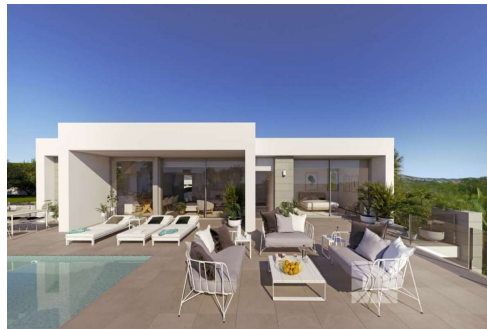

VES3409Q

Price: 980,000€

-  **Villa**
-  **Benitachell**
-  **4 Bedrooms**
-  **3 Bathrooms**

A Luminous designer villa on two floors, located in a quiet residential area with magnificent sea views, in Lirios Design- Cumbre del Sol Residential Resort, Benitachell. The villa is designed to take the best advantage of the sunlight all year round, filling the villa with light. The residence is accessed through a porch directly connected to the car park. The villa has 4 bedrooms and 3 bathrooms, the master bedroom with a large en suite bathroom and a picture window offering views of the sea and access to a large terrace. The other 2 bedrooms are double, with fitted wardrobes and a shared bathroom. The living-dining room and the kitchen open o...

Puerto de Mazarron Office: +34 968 153 787

Mazarron Office: +34 968 974 918

Web: www.villaquest.co.uk

Email: info@villaquest.co.uk

to a spectacular summer terrace with picture windows that merge outdoors and indoors, enabling you to enjoy the magnificent landscape any time of the day and all year round. The terrace and the Mediterranean garden are organised around a designer swimming pool that matches the blue sea. The fourth bedroom in this villa is on the ground floor, with a fitted wardrobe and access to a private terrace. This floor also has a large living room which also accesses the terrace, as well as a fully equipped bathroom.